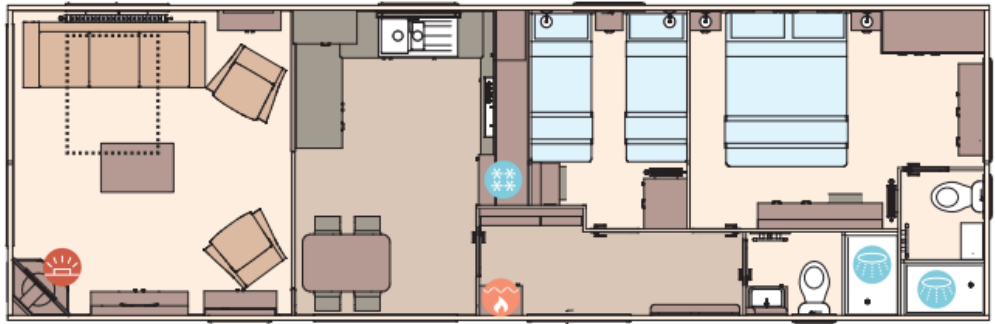

## Indeling

The Langdale 40ft x 13ft x 2 bedroom

KEY:

-  Fire
-  Water heater
-  Shower
-  Fridge/Freezer
-  Front pull out bed

The Langdale 41ft x 13ft x 3 bedroom