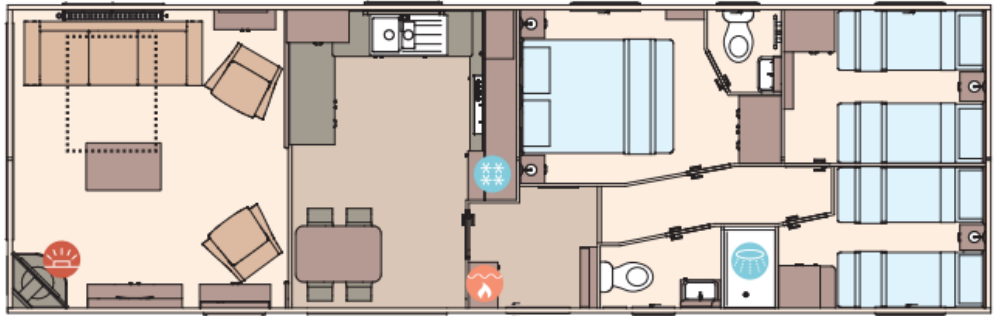

## Indeling

The Langdale 40ft x 13ft x 2 bedroom

KEY:

-  Fire
-  Water heater
-  Shower
-  Fridge/Freezer
-  Front pull out bed

The Langdale 41ft x 13ft x 3 bedroom