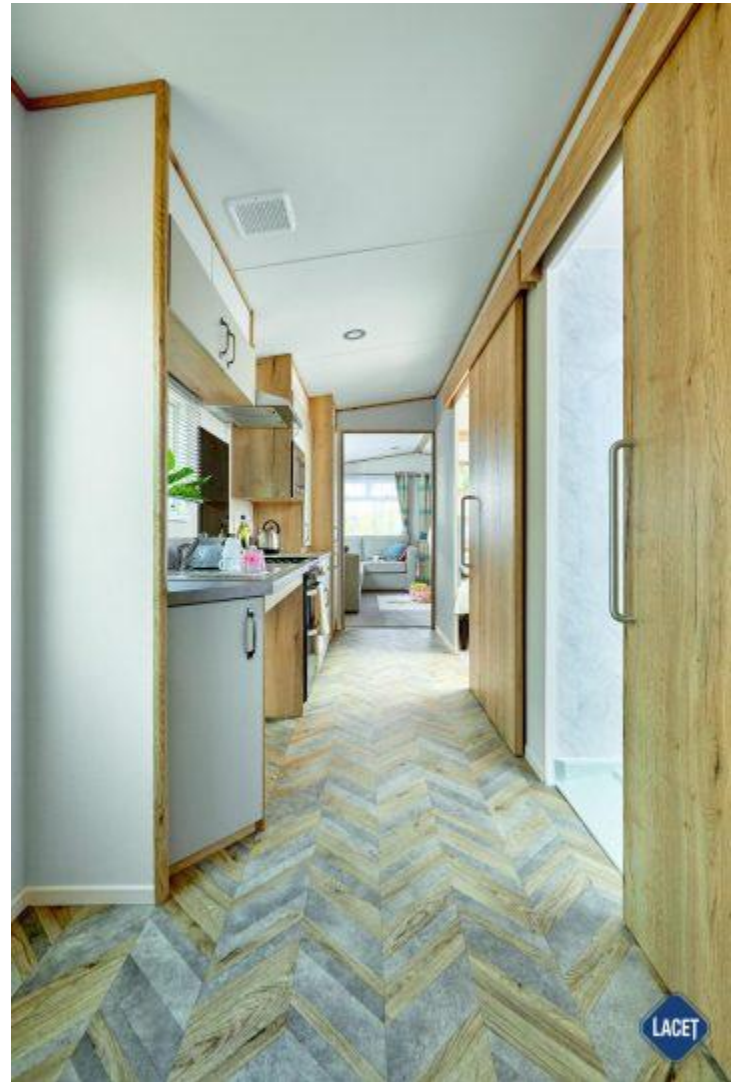

Model: Derwent

Bouwjaar: 2021

Buitenbekleding: Aluminium

Indeling

The Derwent 38ft x 12ft x 2 bedroom

KEY:  Fire  Water heater  Shower  Fridge/Freezer  Front pull out bed

Uitrusting van de ABI Derwent Mindervalide