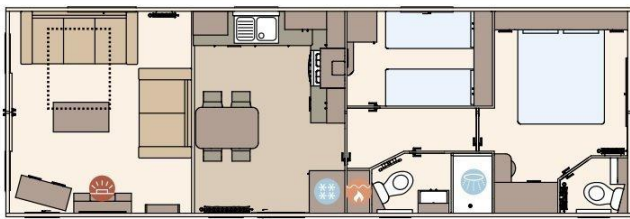

## Indeling

The Beverley 36ft x 12ft x 2 bedroom

The Beverley 40ft x 12ft x 3 bedroom

The Beverley 39ft x 12ft x 2 bedroom

KEY:

-  Fire
-  Bath
-  Water heater
-  Fridge/Freezer
-  Shower
-  Front pull out bed