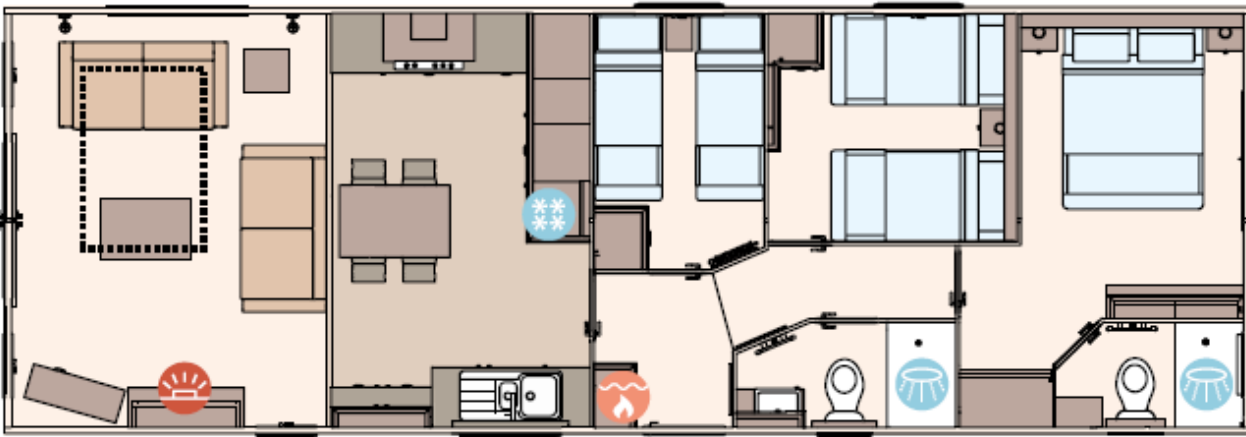

The Ambleside Premier 41ft x 14ft x 3 bedroom

KEY: Fire Water heater Shower Fridge/Freezer Front pull out bed