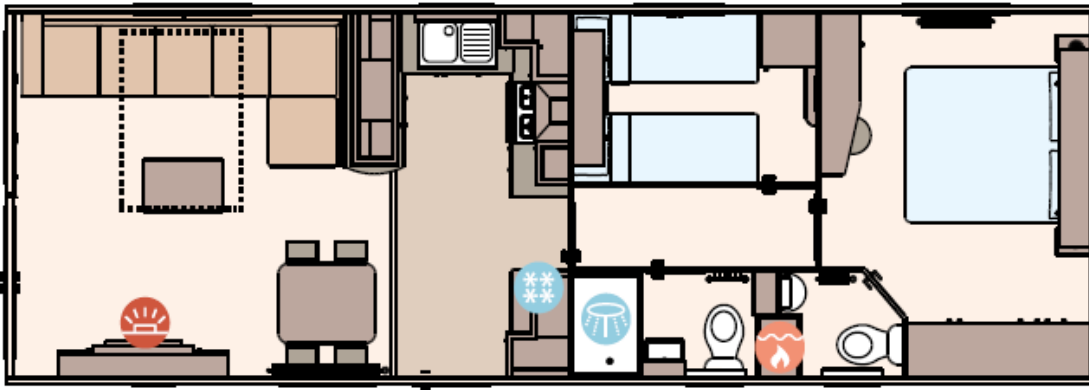

## Indeling

The Wimbledon 36ft x 12ft x 2 bedroom

The Wimbledon 40ft x 12ft x 3 bedroom

KEY:  Fire  Water heater  Shower  Fridge/Freezer  Bath  Front pull out bed