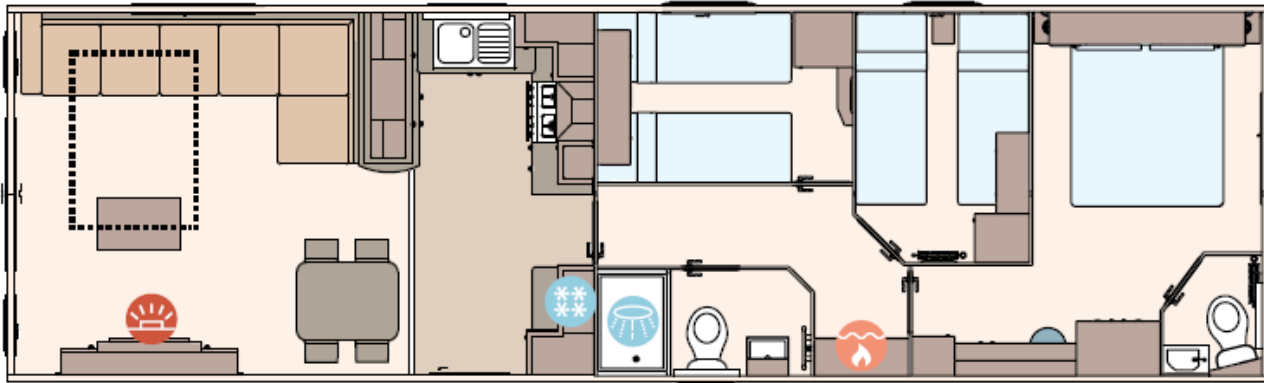

## Indeling

The Wimbledon 36ft x 12ft x 2 bedroom

The Wimbledon 40ft x 12ft x 3 bedroom

KEY:  Fire  Water heater  Shower  Fridge/Freezer  Bath  Front pull out bed